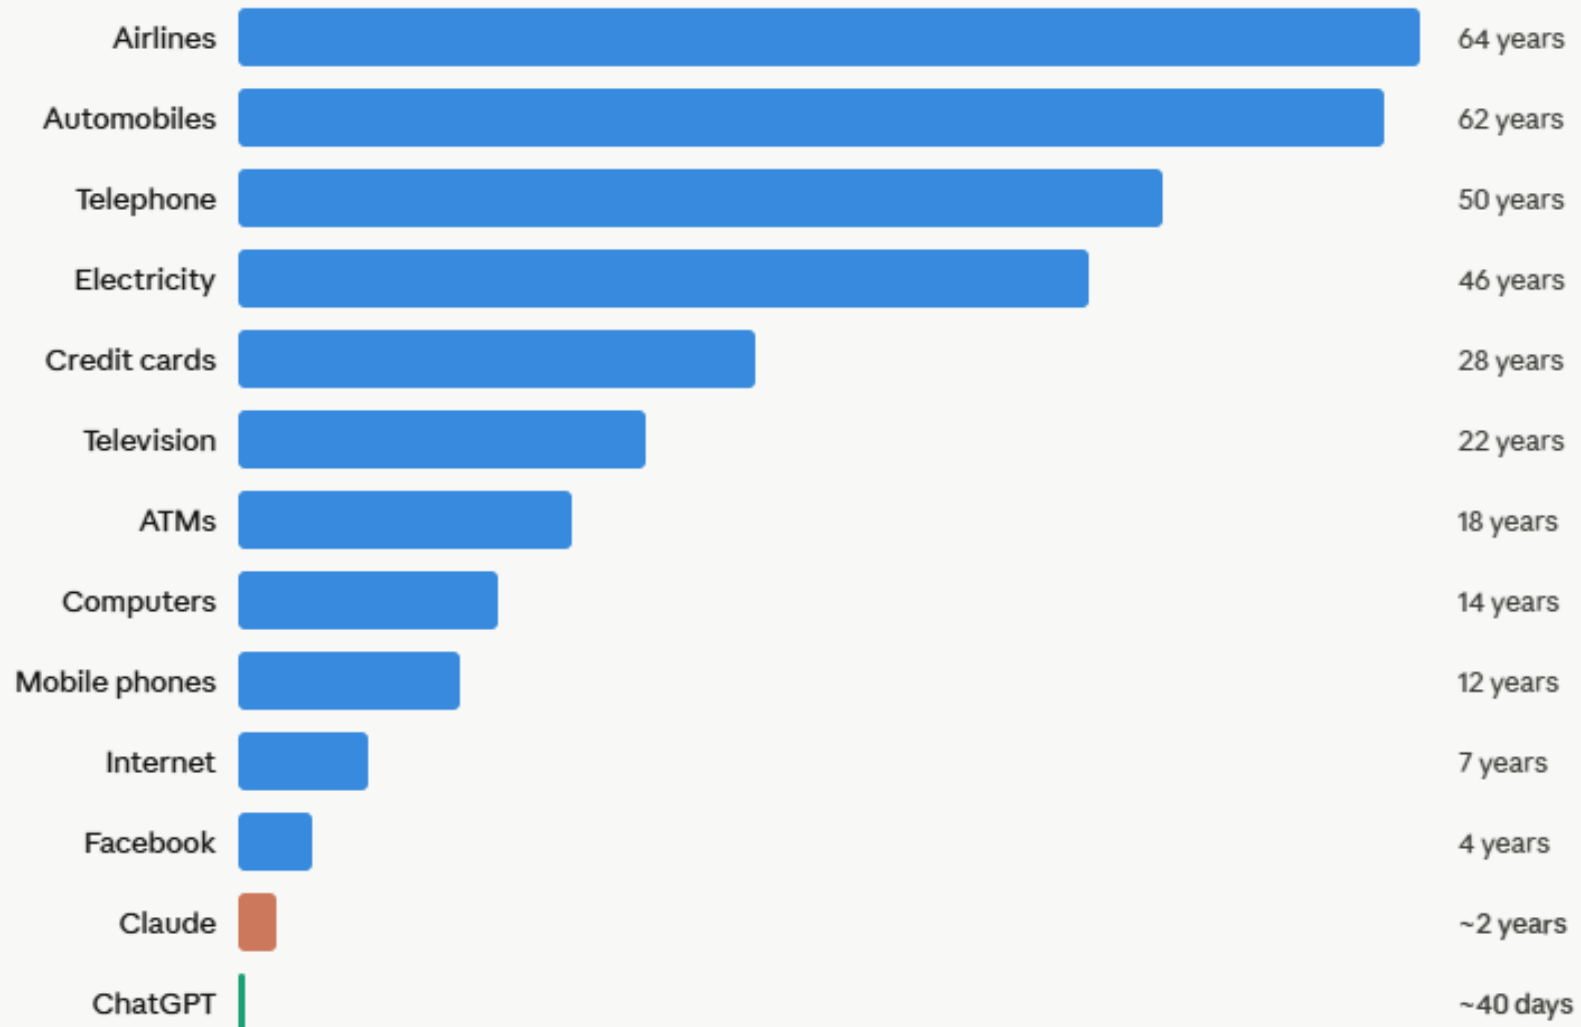

Nearmap

Exec Summit

The Pendry, Park City UT

5 years ago

today

Speed of adoption: time it takes to reach 50 million users

■ Historical technologies ■ ChatGPT ■ Claude

1 year ago