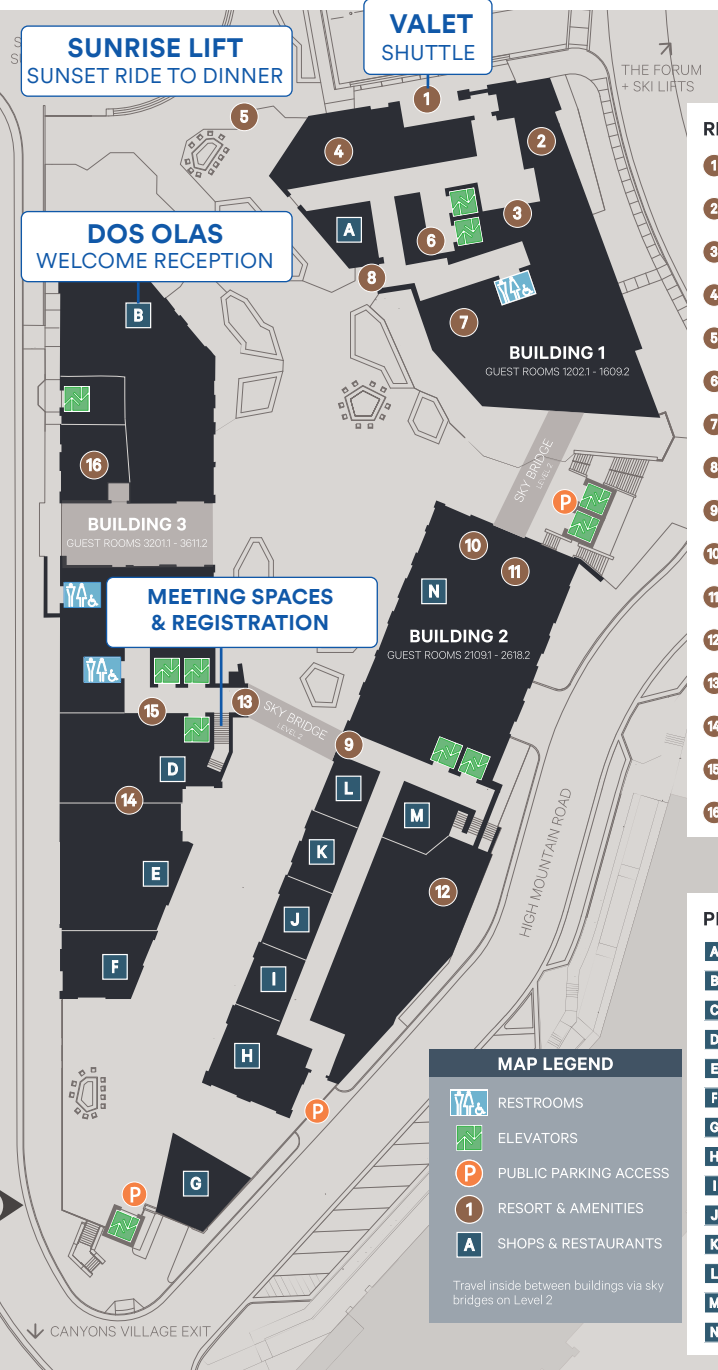

Pendry Resort Map

RESORT & AMENITIES

- 1** Arrival Circle + Valet
BUILDING 1, MAIN LEVEL
- 2** Shop Pendry
BUILDING 1, MAIN LEVEL
- 3** Hotel Reception
BUILDING 1, MAIN LEVEL
- 4** Après Pendry
BUILDING 1, MAIN LEVEL
- 5** S'mores
PLAZA
- 6** Pinwheel Kids Club
BUILDING 1, LEVEL P1
- 7** KITA Japanese Steakhouse
BUILDING 1, MAIN LEVEL
- 8** Building 1 Entry
GUEST ROOMS 12021 - 16092
- 9** Building 2 Entry
GUEST ROOMS 21091 - 26182
- 10** Pool + Hot Tub
BUILDING 2, LEVEL 6
- 11** The Pool House Bar & Grille
BUILDING 2, LEVEL 6
- 12** Spa Pendry + Fitness Center
BUILDING 2, LEVEL P1
- 13** Building 3 Entry
GUEST ROOMS 32011 - 36112
- 14** Event Space
BUILDING 3, LEVEL P1
- 15** Disco Pizza
BUILDING 3, LEVEL P1
- 16** Compass Sports
BUILDING 3

PLAZA SHOPS + RESTAURANTS

- A** COMING SOON
- B** Dos Olas Cantina
- C** Mountain High Outfitters
- D** 9990 Club COMING SOON
- E** Berkshire Hathaway Home Services
- F** COMING SOON
- G** Park Place Fine Art LEVEL P1
- H** Top Mountain Wear
- I** COMING SOON
- J** COMING SOON
- K** AHU Wellness Lounge
- L** Gorjana
- M** COMING SOON
- N** True North

MAP LEGEND

- RESTROOMS
- ELEVATORS
- PUBLIC PARKING ACCESS
- RESORT & AMENITIES
- SHOPS & RESTAURANTS

Travel inside between buildings via sky bridges on Level 2