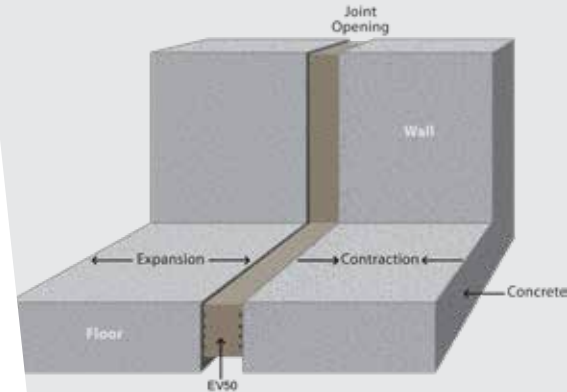

# NOR-FLEX EXPANSION JOINTS

## GEAR POINTS:

**Outwork. Outperform. Overachieve.**

Prevents permanent compression set and compressive creep.

Stands up to road salts and petroleum products, made with highly resilient closed-cell, cross-linked Evazote® foam.

When bonded in place permits compression up to 50% and tension up to 25%. Can be used in horizontal and vertical applications.